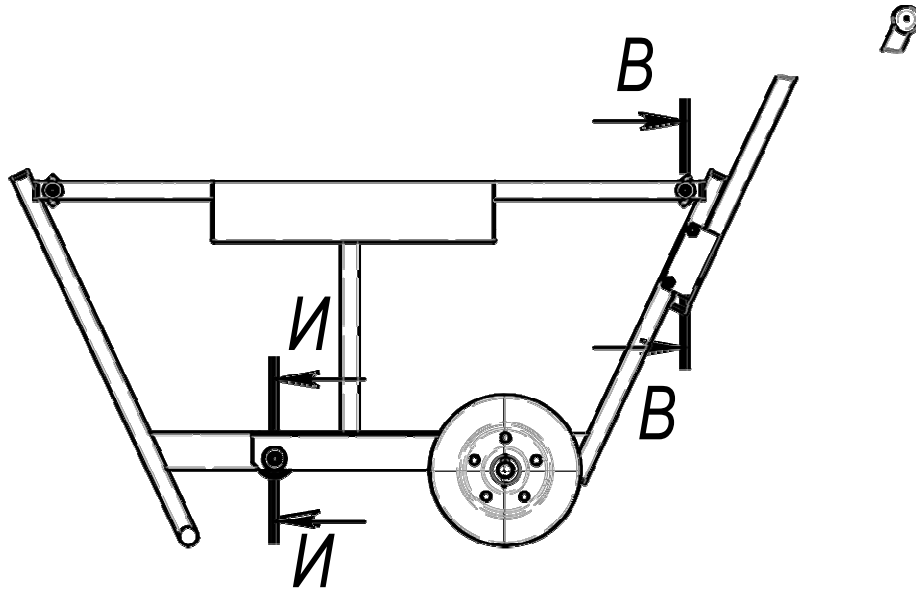

TP-104A
steel strapping dispenser for 32 and 20 mm

Assembly for 32 mm strapping

Assembly for 20 mm strapping