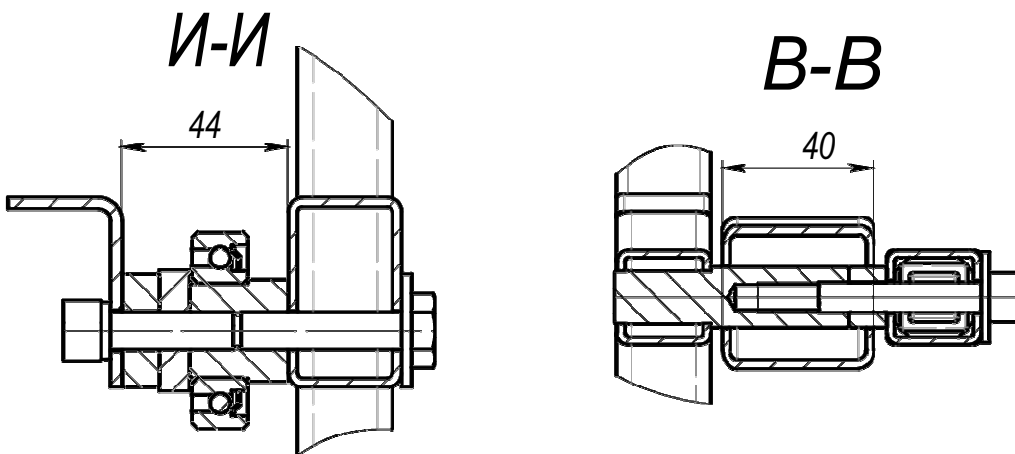

TP-104A
steel strapping dispenser for 32 and 20 mm

Assembly for 32 mm strapping

Assembly for 20 mm strapping